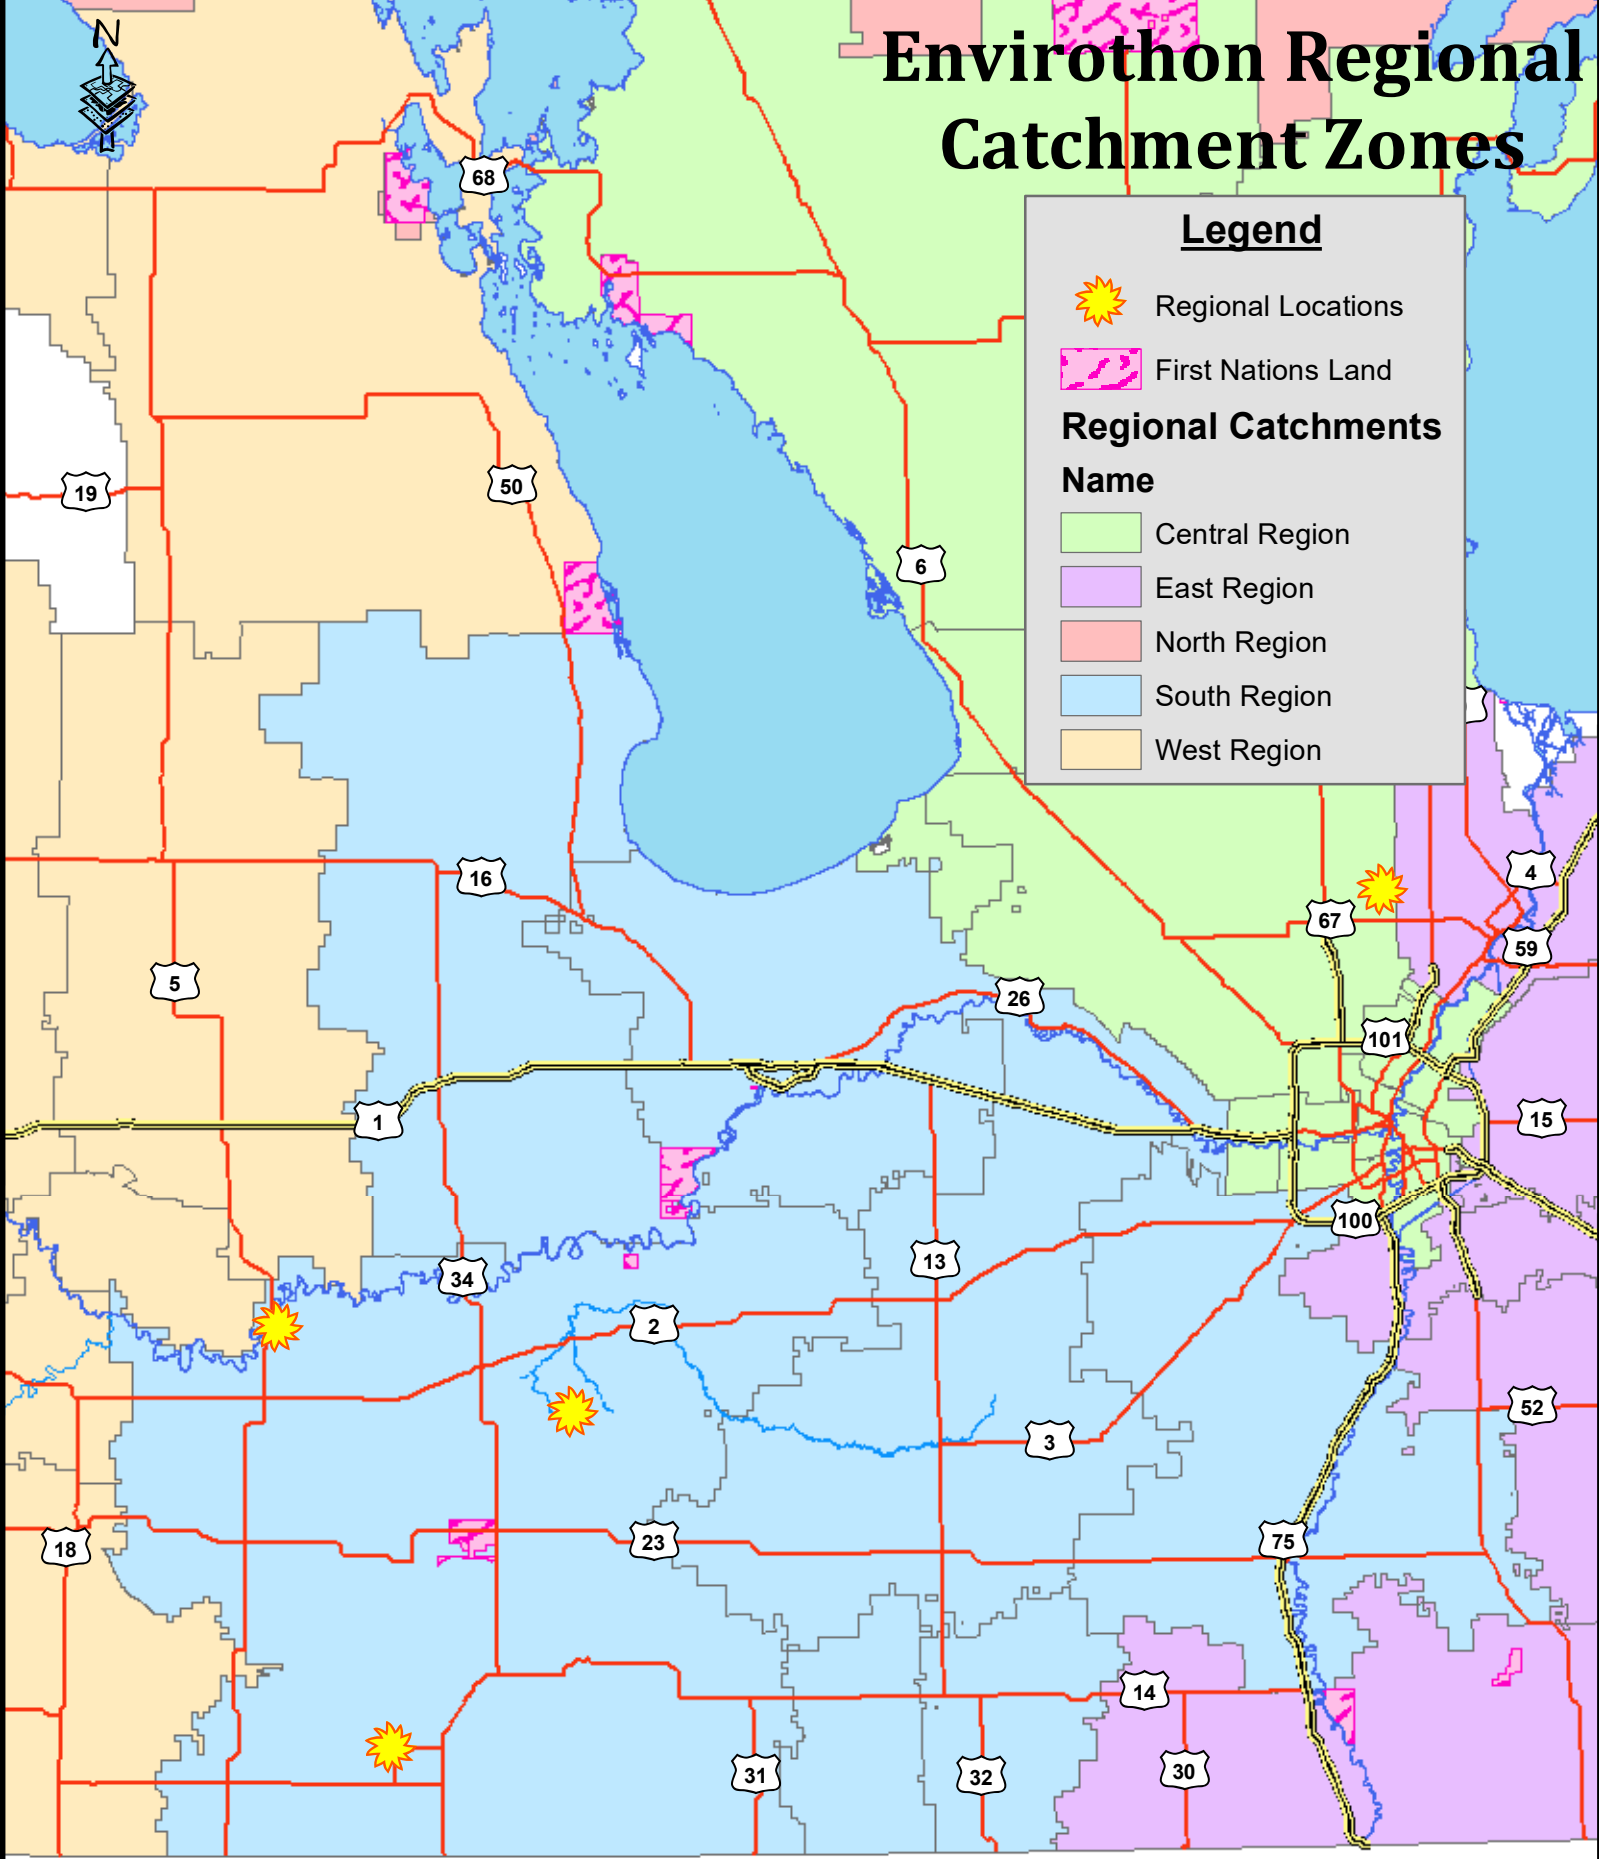

Envirothon Regional Catchment Zones

Legend

 Regional Locations

 First Nations Land

Regional Catchments

Name

 Central Region

 East Region

 North Region

 South Region

 West Region